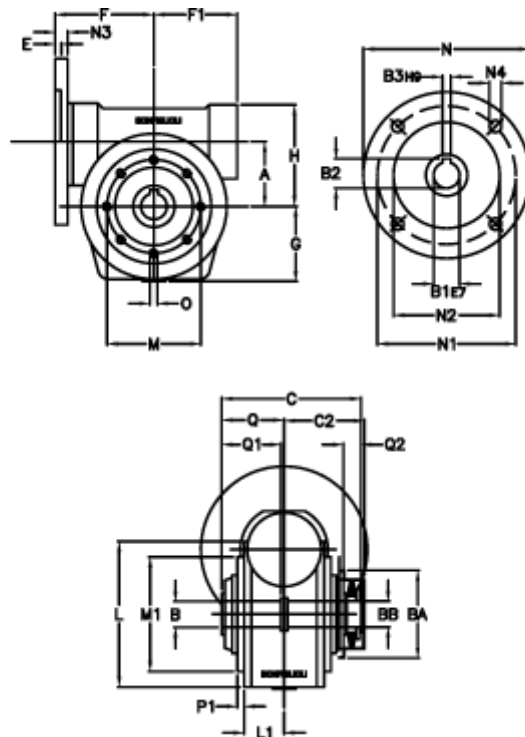

Data Sheet

Article number: 390204908072236
 Description: Worm Gear with Torque Limiter
 VF 49-L2-P-80 P63B5

Measures

a = 49.50	C2 = 63,5	L1 = 36.8	O = M6x8
B = 25	Description = VF 49P-xx-63B5	m = 94	P1 = 2.5
B1 E7 = 11	E = 3.0	M1 = 68	Q = 51.0
B2 = 12.8	F = 70	N = 140	Q1 = 41
B3 H9 = 4	F1 = 63	N1 = 115	Q2 = 15
BA = 63	g = 56	N2 = 95	
BB H7 = 14	H = 80.0	N3 = 10.5	
C = 105	L = 107.5	N4 = 9,5	